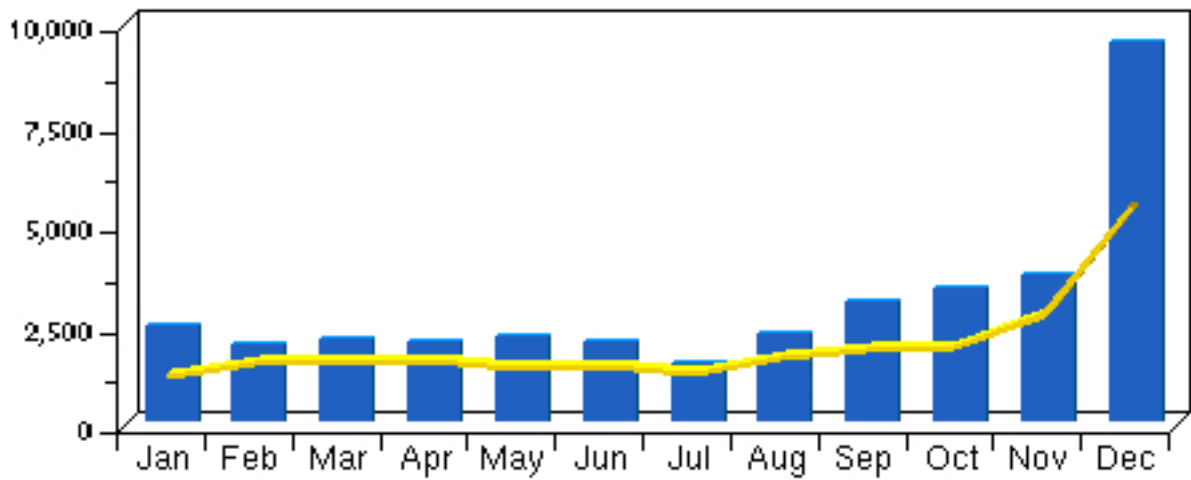

# Page Views by Month

Reporting Date: 2001

Page: Entire Site

## Page Views Report Details

Month	2001	2000
1. January 2001	2,382	1,232
2. February 2001	1,903	1,594
3. March 2001	2,066	1,599
4. April 2001	2,012	1,636
5. May 2001	2,139	1,455
6. June 2001	1,992	1,529
7. July 2001	1,500	1,340
8. August 2001	2,231	1,690
9. September 2001	2,987	1,889
10. October 2001	3,326	1,944
11. November 2001	3,640	2,775
12. December 2001	9,451	5,421