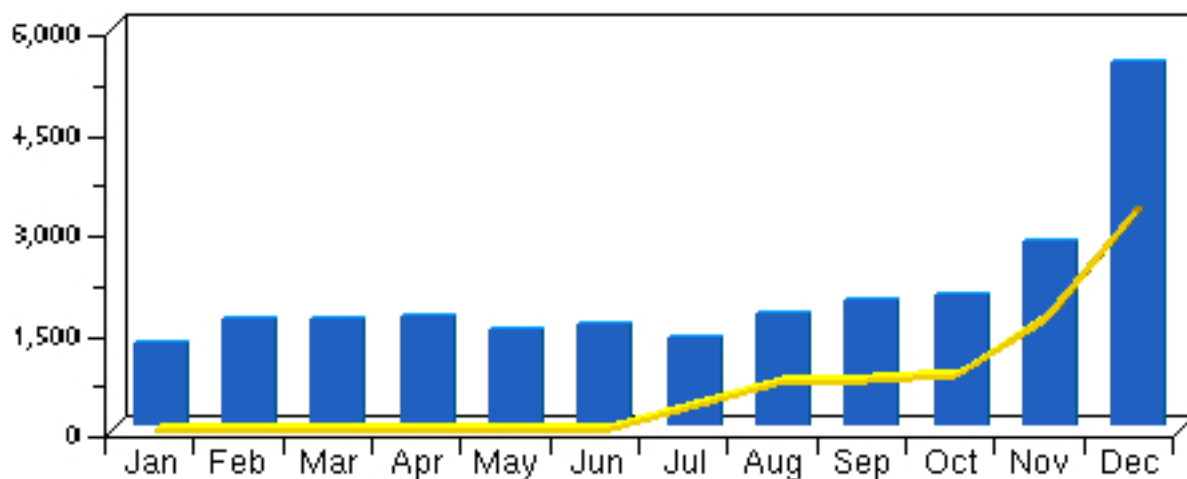

# Page Views by Month

Reporting Date: 2000

Page: Entire Site

## Page Views Report Details

Month	2000	1999
1. January 2000	1,232	0
2. February 2000	1,594	0
3. March 2000	1,599	0
4. April 2000	1,636	0
5. May 2000	1,455	0
6. June 2000	1,529	0
7. July 2000	1,340	351
8. August 2000	1,690	705
9. September 2000	1,889	733
10. October 2000	1,944	824
11. November 2000	2,775	1,680
12. December 2000	5,421	3,276