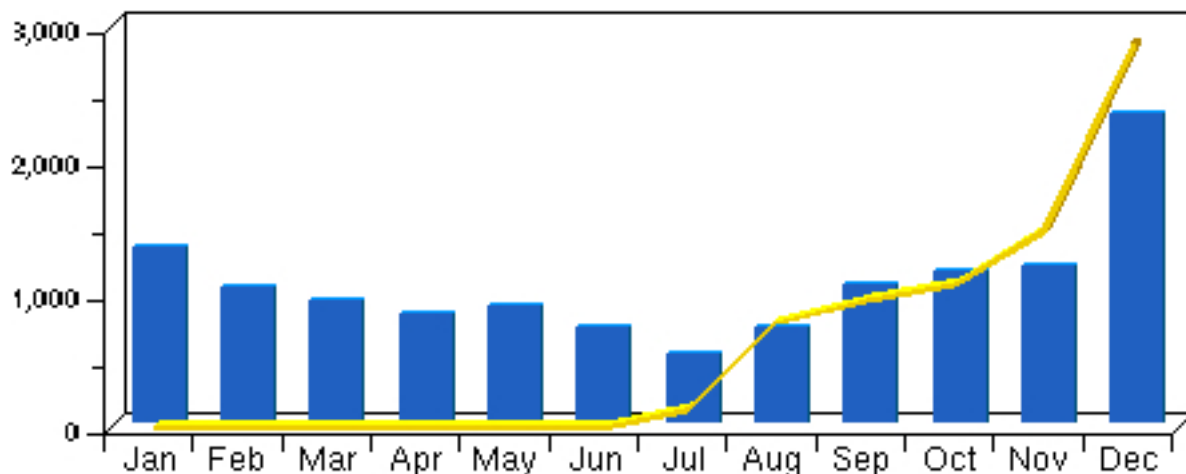

# Monthly Unique Visitors

Reporting Date: 2001

## Monthly Unique Visitors Report

Month	2001	2000
1. January 2001	1,312	0
2. February 2001	1,017	0
3. March 2001	920	0
4. April 2001	813	0
5. May 2001	883	0
6. June 2001	727	0
7. July 2001	529	139
8. August 2001	723	766
9. September 2001	1,045	942
10. October 2001	1,139	1,063
11. November 2001	1,184	1,482
12. December 2001	2,316	2,868