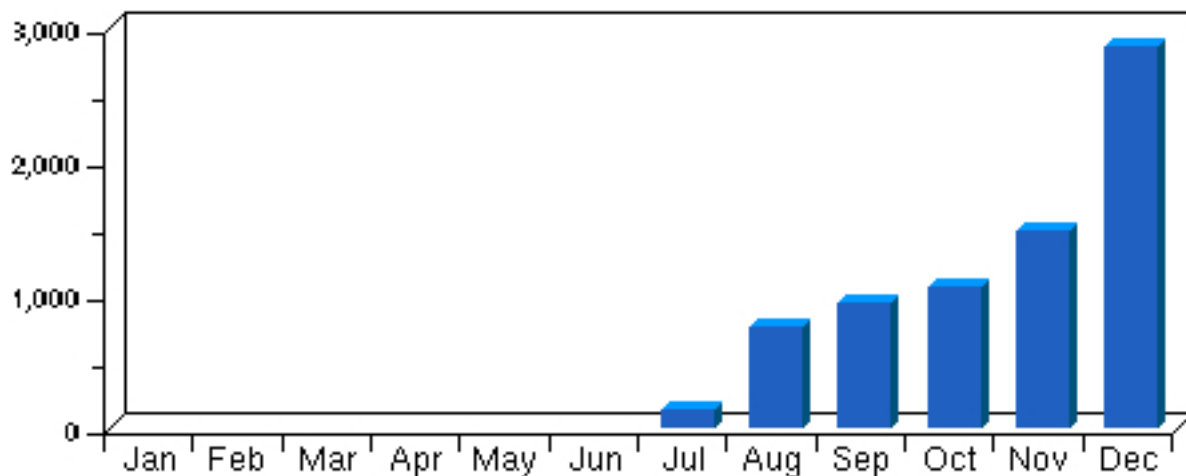

Monthly Unique Visitors

Reporting Date: 2000

Monthly Unique Visitors Report

Month	2000
1. January 2000	0
2. February 2000	0
3. March 2000	0
4. April 2000	0
5. May 2000	0
6. June 2000	0
7. July 2000	139
8. August 2000	766
9. September 2000	942
10. October 2000	1,063
11. November 2000	1,482
12. December 2000	2,868